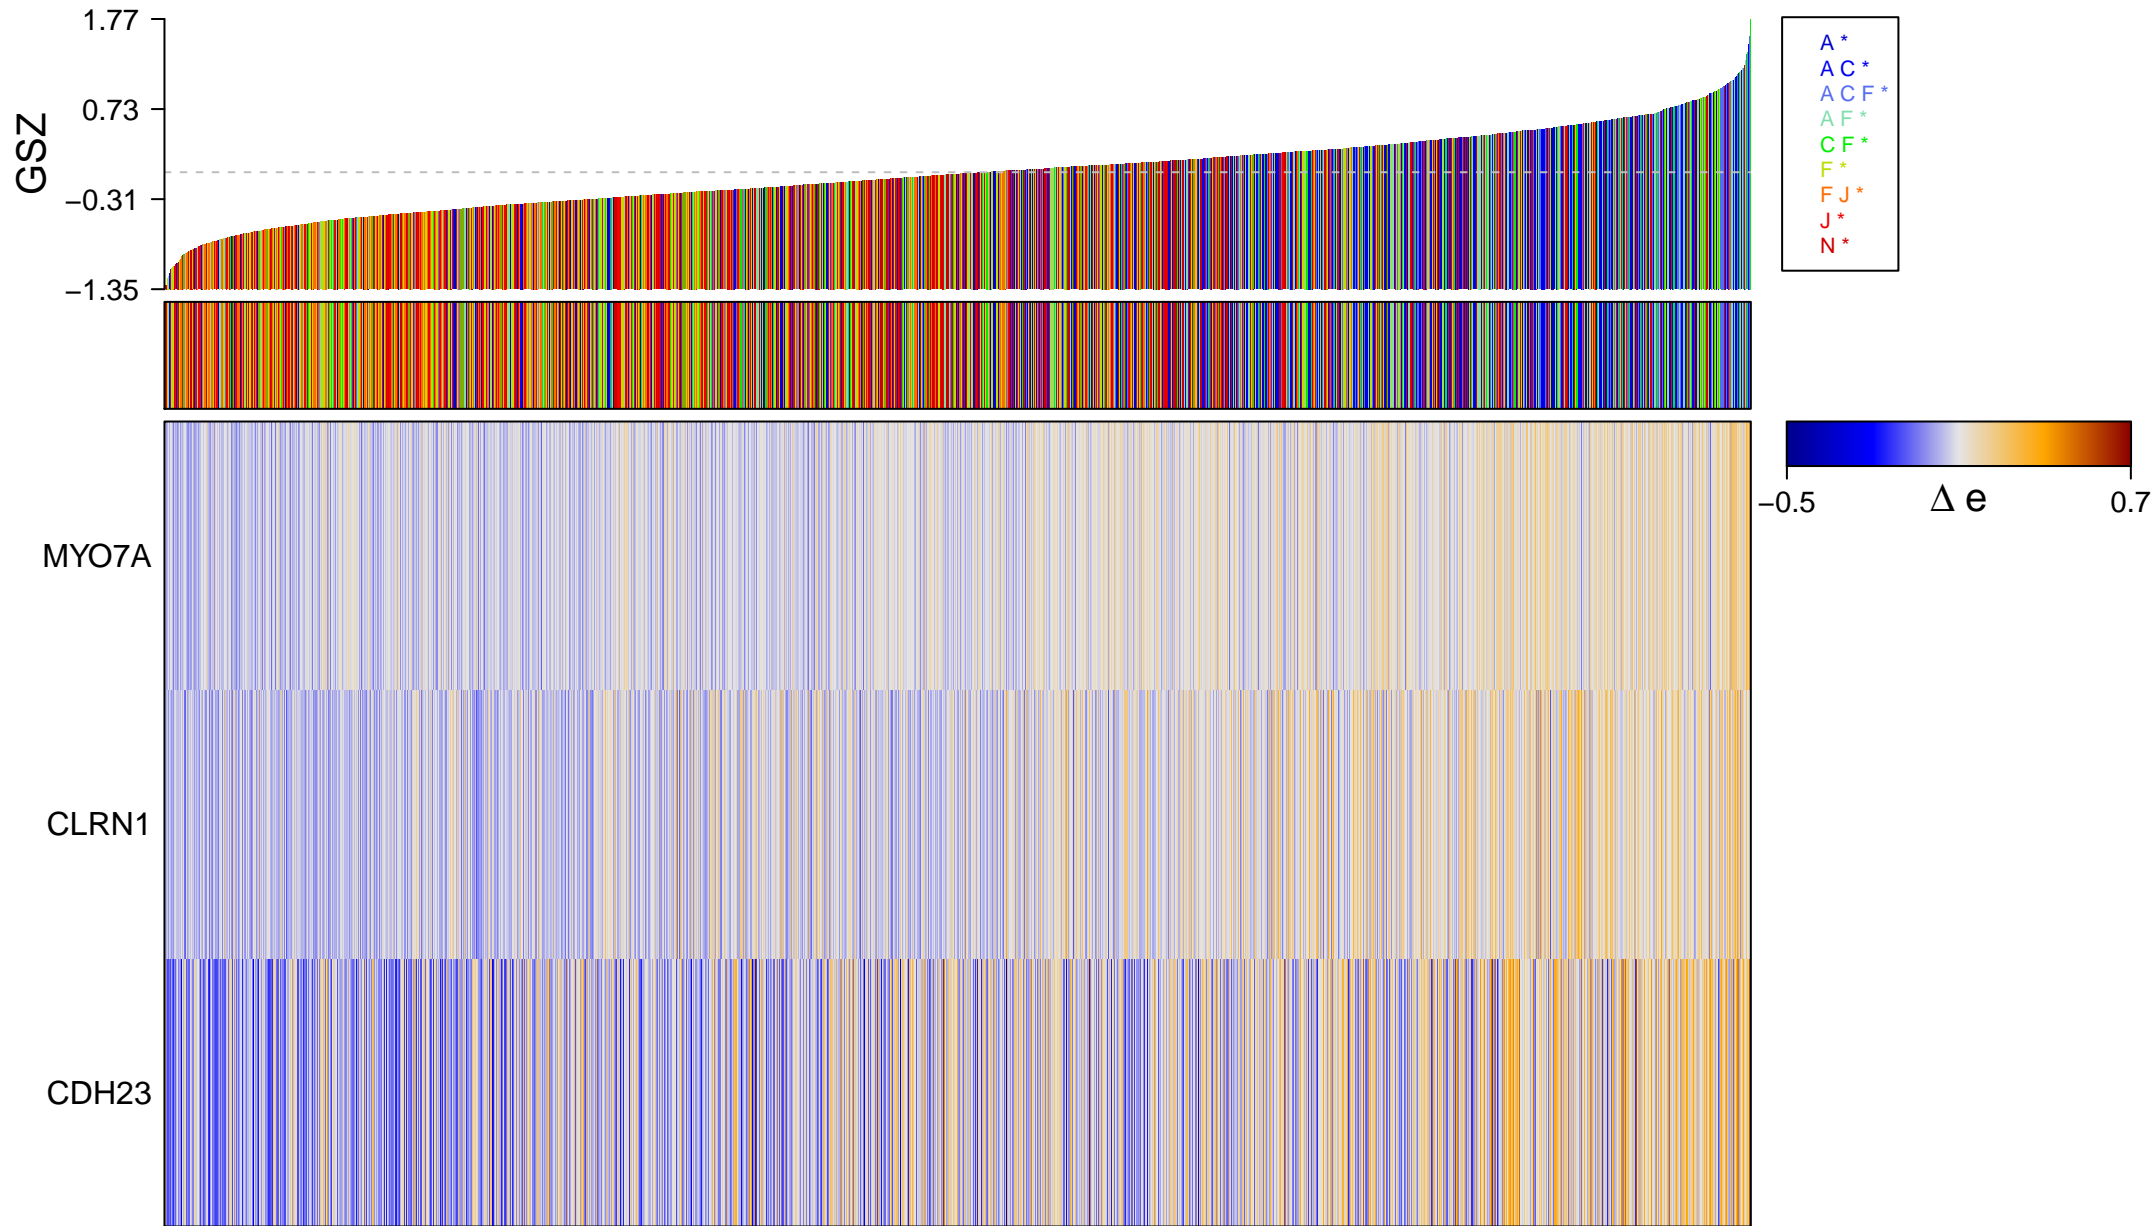

# sensory perception of light stimulus

# sensory perception of light stimulus

■ on  
■ -  
□ off